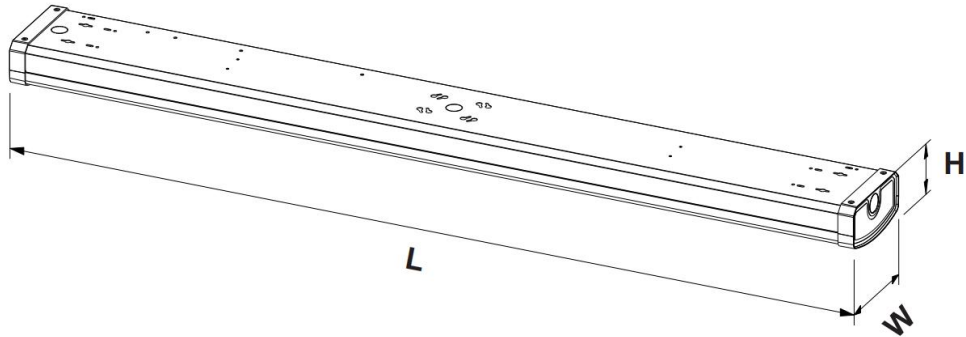

## Image Show

## Product Dimension

Part No.	L(inch)	W(inch)	H1(inch)
RDS-WR-20W-2FTAAA-CCC	24"	5.51"	2.77"
RDS-WR-32W-4FTAAA-CCC	48"	5.51"	2.77"
RDS-WR-40W-4FTAAA-CCC	48"	5.51"	2.77"
RDS-WR-2440W-4FTAAA-CCC	48"	5.51"	2.77"
RDS-WR-3045W-4FTAAA-CCC	48"	5.51"	2.77"
RDS-WR-48W-4FTAAA-CCC	48"	5.51"	2.77"