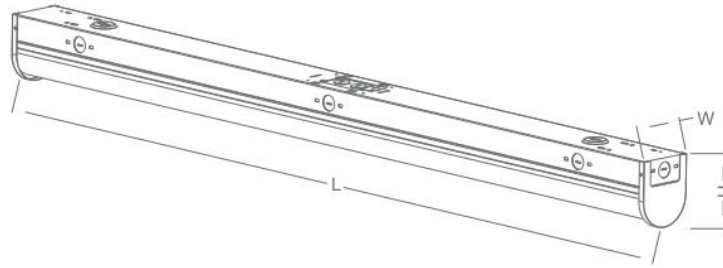

APPLICATIONS

- Healthcare
- Property Management
- Hospitality
- Healthcare
- Property Management
- Hospitality
- Residential
- Office
- Retail

Image Show

Product Range

Name	Series	Watts	Size	Voltage	CCT	Driver	Sensor	Emergency	Linkable	Cord types
RDS	ST	AAW	BBB	CCC	DDD	E	F	G	F	H
RDS	ST	35=35W	2= 2ft	277=120-277V	35K = 3,500 K	A=AGT	S=Sensor	E=Emergency	L=Linkable	C=with Supply Cord
		64=64W	4= 4ft	347=120-347V	40K = 4,000 K	B=BQE	Black=Without Sensor	Black=without Emergency	Black=Without Linkable	Blank=without Supply Cord
		90=90W	8= 8ft	240=220-240V	50K = 5,000 K					
		Selectable watts			3CCT=3,500K -5,000K					

Model	Size	Watts	Voltage	Dimming	CCT	Lumens	Dimensions (LxWxH)
RDS-ST20-2FTXXX	2 ft	20W	120-277v 120-347v 220-240v	0-10V	3500K/4000K /5000K	2,600 lm	24 * 3.25 * 3.8"
RDS-ST35-4FTXXX	4 ft	35W		0-10V	3500K/4000K /5000K	4,550 lm	48 * 3.25 * 3.8"
RDS-ST64-8FTXXX	8 ft	64W		0-10V	3500K/4000K /5000K	8,320 lm	96* 3.25 * 3.8"
RDS-ST90-8FTXXX	4 ft	90W		0-10V	3500K/4000K /5000K	11,700 lm	96 * 3.25 * 3.8"
RDS-ST2035-4FTXXX-3CCT	4 ft	Selectable 20W/30W/35W		0-10V	Selectable 3500K-5000K	2,600-4,550 lm	48 * 3.25 * 3.8"
RDS-ST6490-8FTXXX-3CCT	8 ft	Selectable 64W/76W/90W		0-10V	Selectable 3500K-5000K	8,320-11,700 lm	96 * 3.25 * 3.8"

Dimensions

Part No.	L(inch)	W(inch)	H(inch)
RDS-ST20-2FTXXX	24"	3.25"	3.8"
RDS-ST35-4FTXXX	48"	3.25"	3.8"
RDS-ST64-8FTXXX	96"	3.25"	3.8"
RDS-ST90-8FTXXX	96"	3.25"	3.8"
RDS-ST2035-4FTXXX-3CCT (Selectable)	48"	3.25"	3.8"
RDS-ST6490-8FTXXX-3CCT (Selectable)	96"	3.25"	3.8"